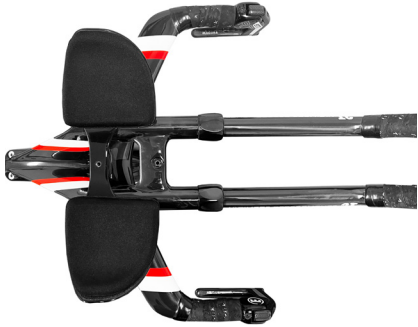

3T® AEROBARS:

ADURO BASEBAR

*Requires integrated BTA bracket

CERVELO® AEROBARS:

EX10 Extension Assembly

EX11 Monobar

TREK® AEROBARS:

**SPEED CONCEPT GEN 2
2014-2021**

SPEED CONCEPT GEN 3 2022+

*Must purchase Bontrager Gen 3 BTA Adapter #W5284485

TriRig® AEROBARS:

ALPHA ONE

*Must use TriRig Dragonfly V1 or A1 BTA Mount

51 SPEEDSHOP® AEROBARS:

MONO-RISER

*Must use 51Speedshop BTA mount