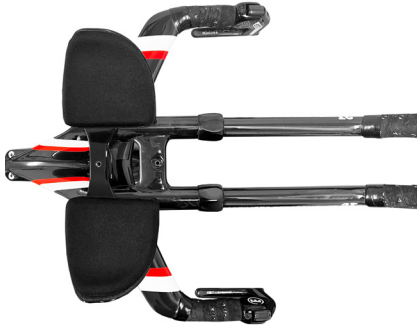

3T® AEROBARS:

ADURO BASEBAR

*Requires integrated BTA bracket

CERVELO® AEROBARS:

EX11 Monobar

EX10 Extension Assembly

TREK® AEROBARS:

SPEED CONCEPT GEN 2 2014-2021

*Must purchase Bontrager Bottle Cage Hardware Kit, #512178.

SPEED CONCEPT GEN 3 2022+

*Must purchase Bontrager Gen 3 BTA Adapter #W5284485

TriRig® AEROBARS:

ALPHA ONE

*Must use TriRig Dragonfly V1 or A1 BTA Mount

51 SPEEDSHOP® AEROBARS:

MONO-RISER

*Must use 51Speedshop BTA mount